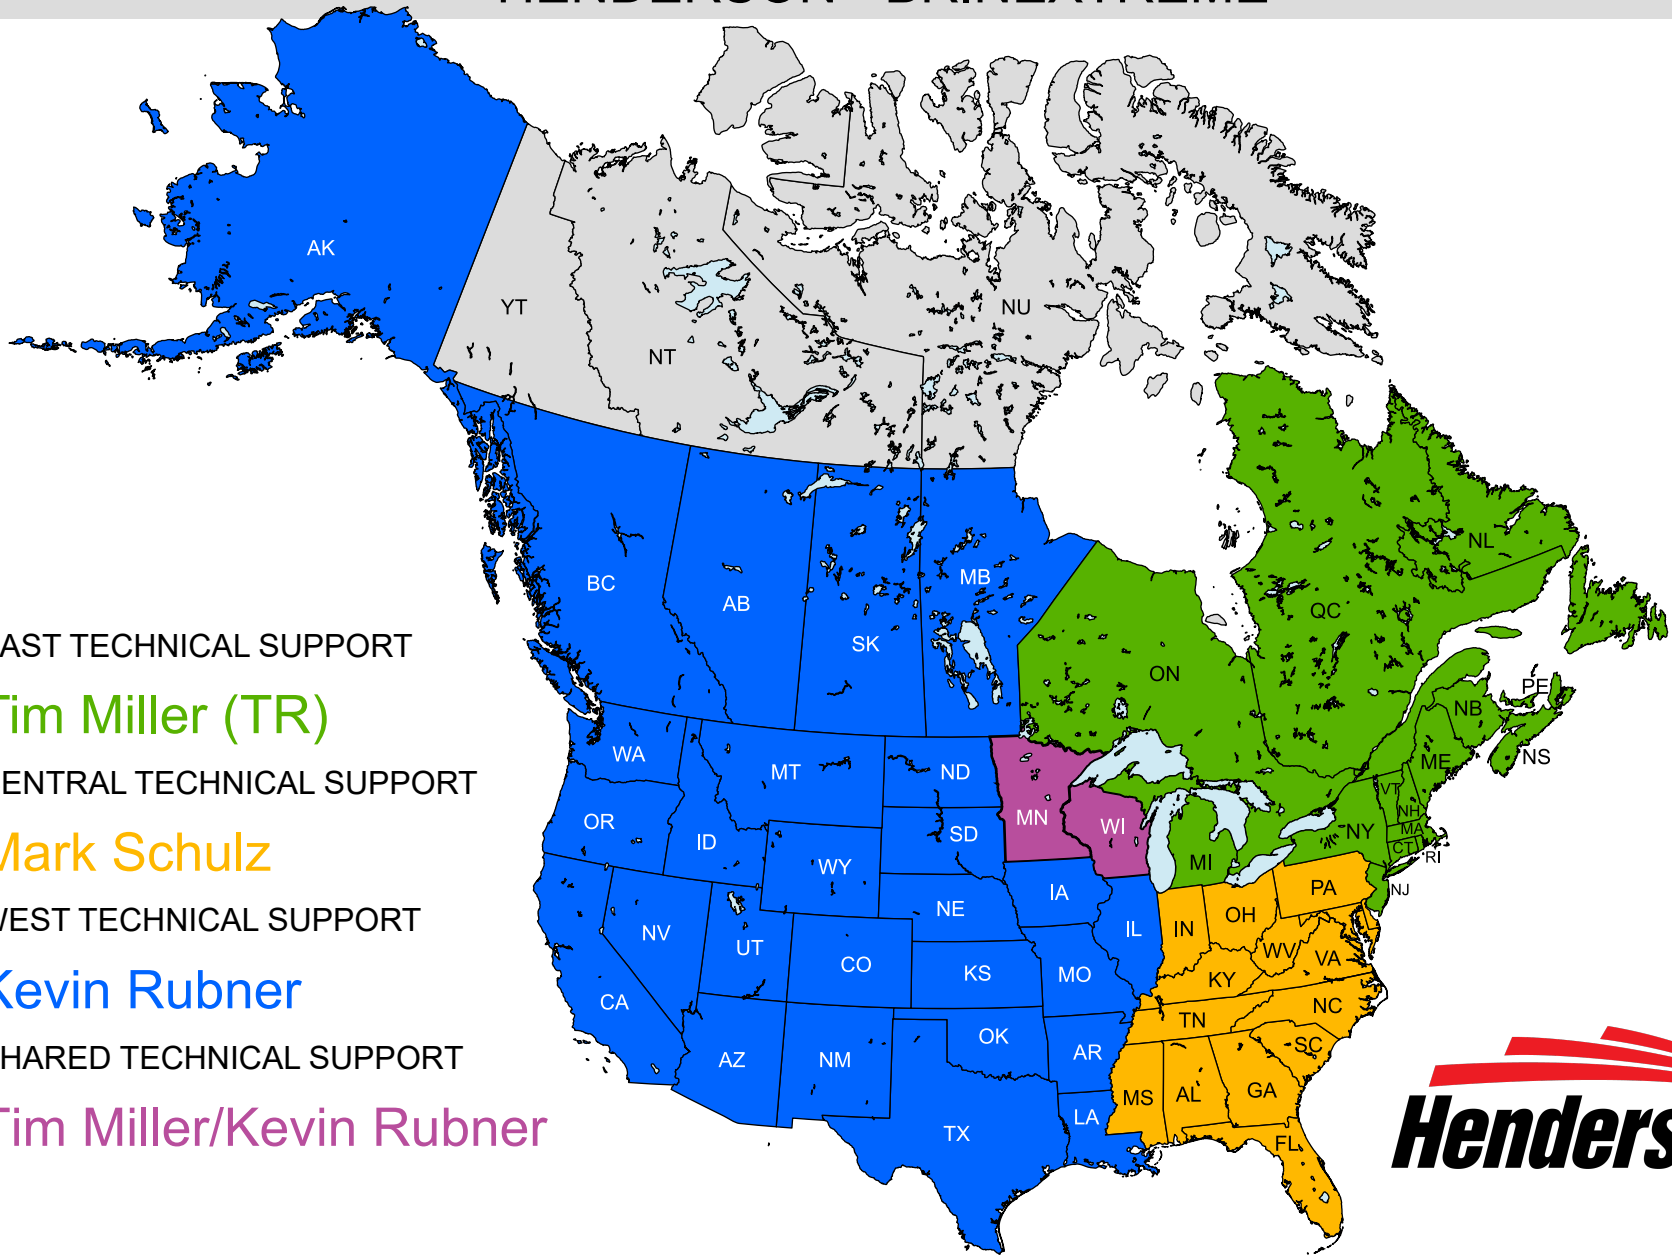

HENDERSON - BRINEXTREME®

EAST TECHNICAL SUPPORT

Tim Miller (TR)

CENTRAL TECHNICAL SUPPORT

Mark Schulz

WEST TECHNICAL SUPPORT

Kevin Rubner

SHARED TECHNICAL SUPPORT

Tim Miller/Kevin Rubner

REGIONAL TECHNICAL SUPPORT TERRITORY MAP